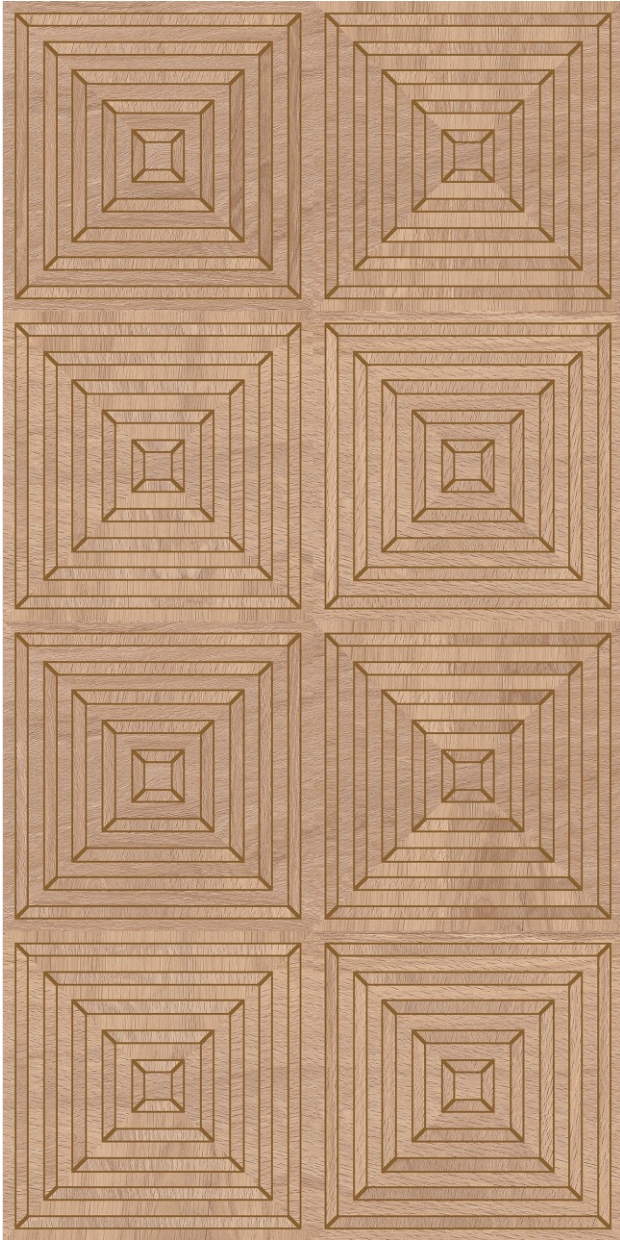

Tiaga Wood Rubby