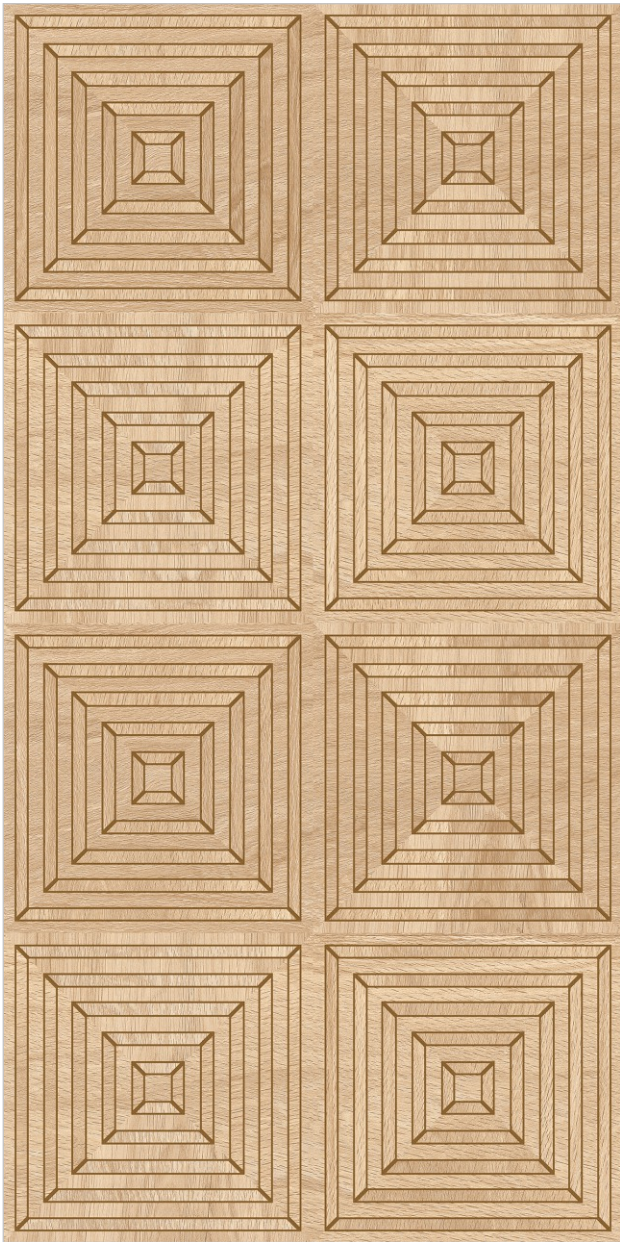

www.pengvinceramics.com

Tiaga Wood Grey

Sophistication
for Discerning
Abodes

Tiaga
Wood
Pine

600x
1200mm | Carving
Matt Surface | 01
Random

Tiaga Wood Pine

Sophistication
for Discerning
Abodes

WOOD CARVING