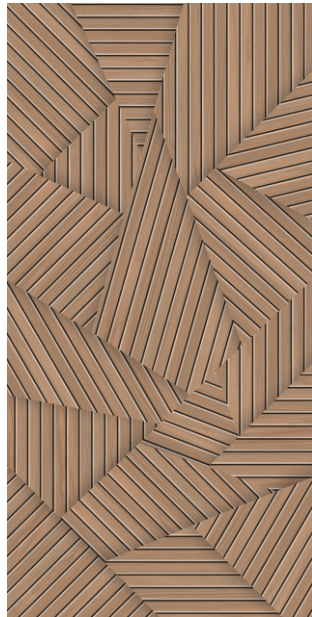

Royal Wood Birch

Sophistication
for Discerning
Abodes

600x
1200mm | Carving
Matt Surface | 01
Random

Royal Wood Choco

Sophistication
for Discerning
Abodes

600x
1200mm | Carving
Matt Surface | 01
Random

Royal Wood Grey