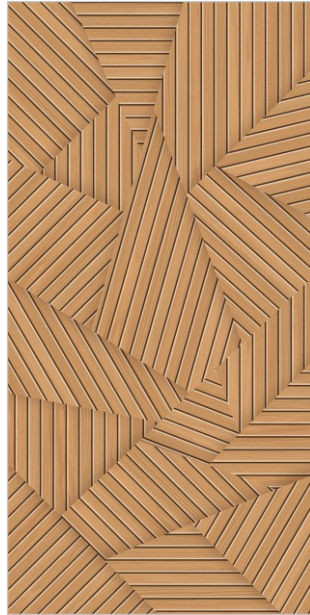

Royal Wood Birch