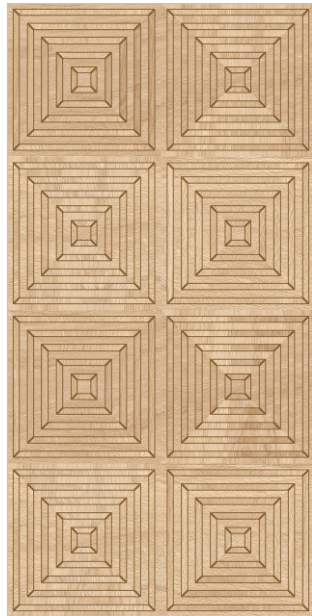

www.pengvinceramics.com

Tiaga Wood Grey

Sophistication
for Discerning
Abodes

Tiaga
Wood
Pine

600x
1200mm | Carving
Matt Surface | 01
Random

Tiaga Wood Pine

Sophistication
for Discerning
Abodes

WOOD CARVING