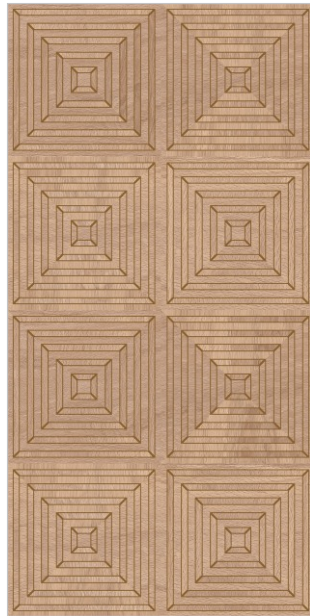

www.pengvinceramics.com

Tiaga Wood Grey

Sophistication
for Discerning
Abodes

Tiaga
Wood
Pine

600x
1200mm | Carving
Matt Surface | 01
Random

Tiaga Wood Pine

Sophistication
for Discerning
Abodes

WOOD CARVING

Tiaga Wood Pine

www.pengvinceramics.com

Tiaga
Wood
Rubby

600x
1200mm | Carving
Matt Surface | 01
Random

www.pengvinceramics.com

Tiaga Wood Rubby

Sophistication
for Discerning
Abodes

8-A, National Highway Makansar,
Behind National Highway, Lalpar, Morbi-363642,
Gujarat, India