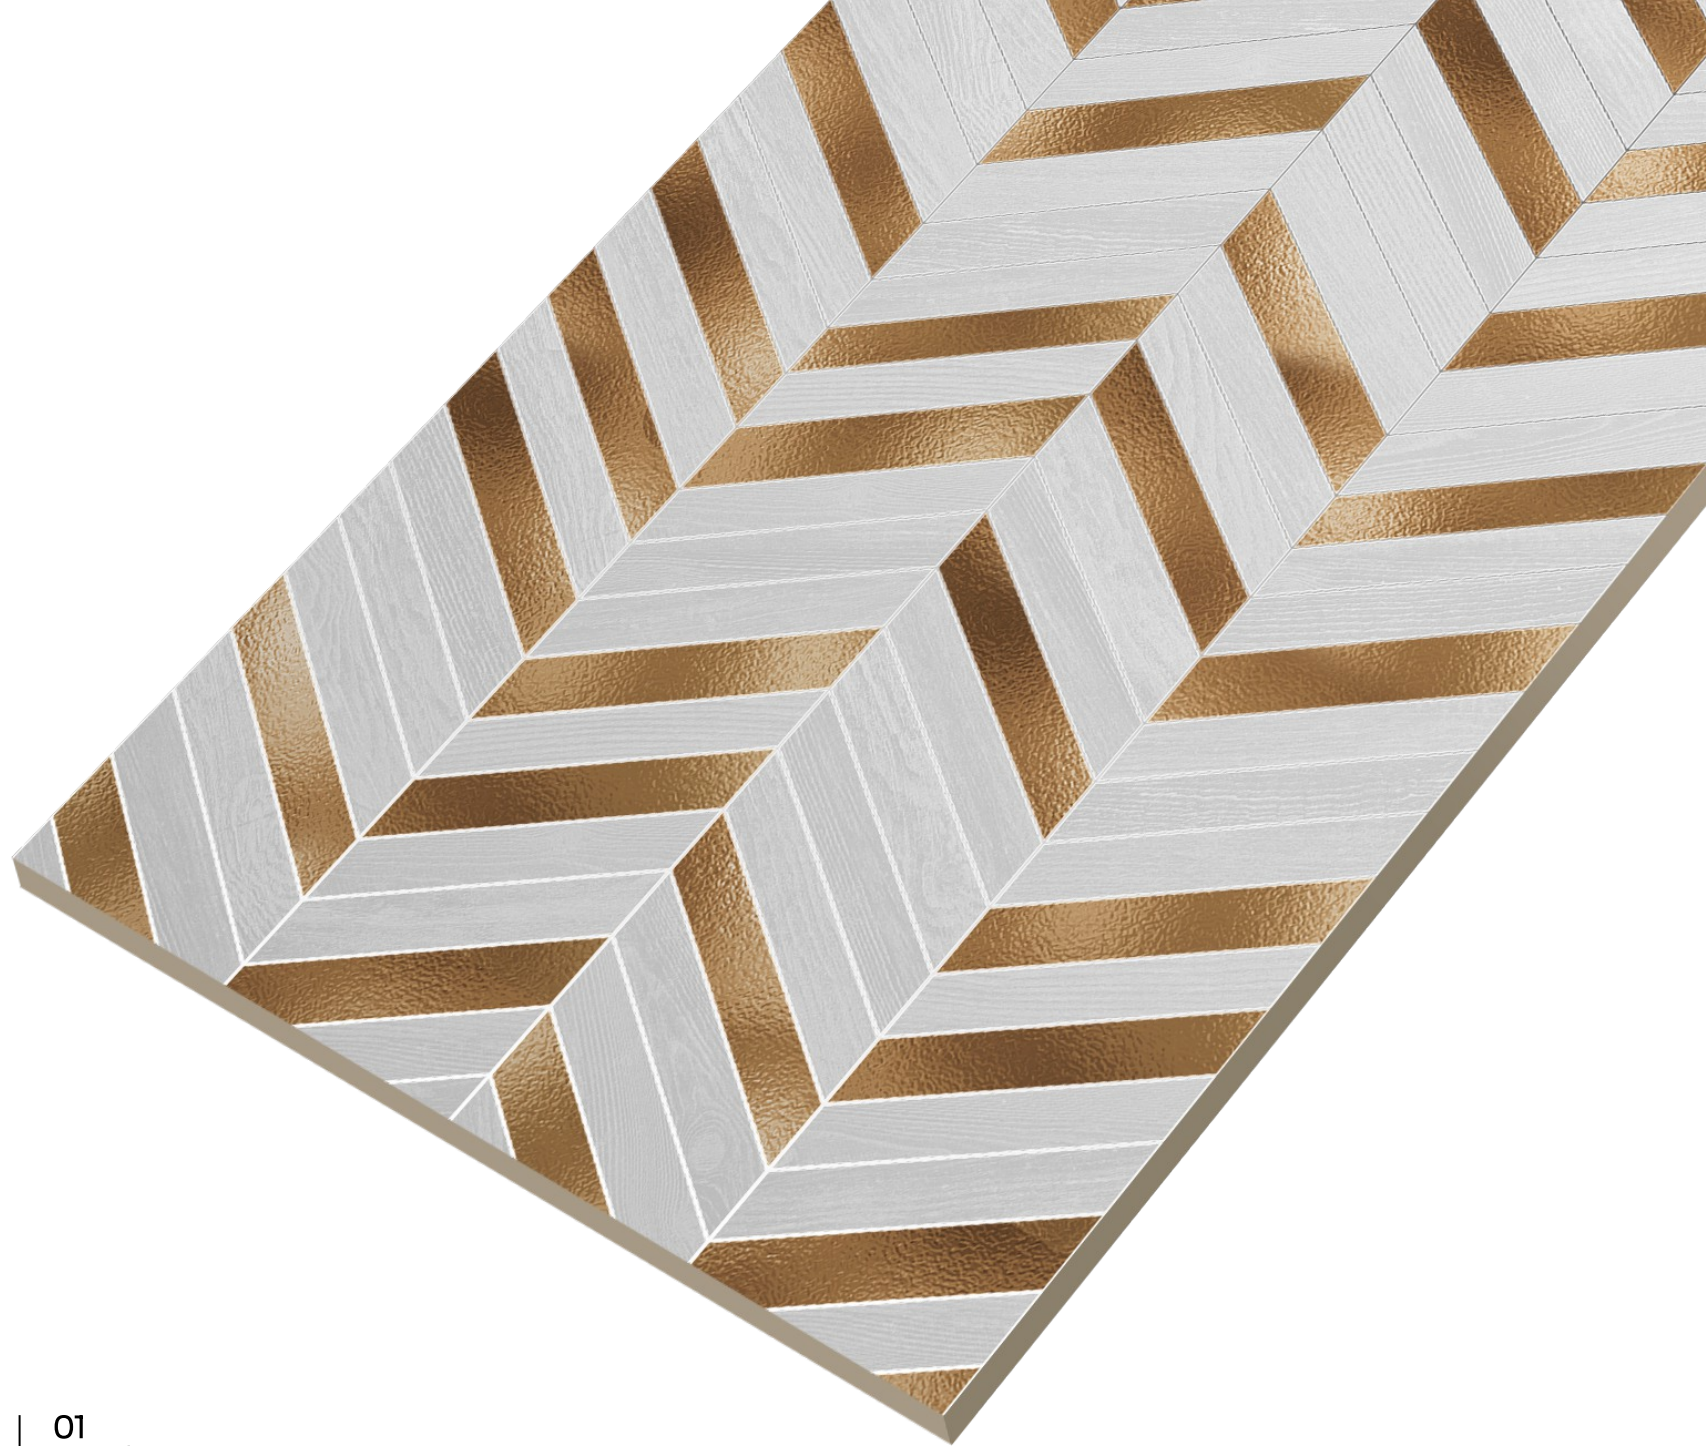

Exo Wood Natural

Sophistication
for Discerning
Abodes

WOOD CARVING

Exo Wood Natural

www.pengvinceramics.com

Exo Wood
Pearl

600x
1200mm | Carving
Matt Surface | 01
Random

Exo Wood Pearl