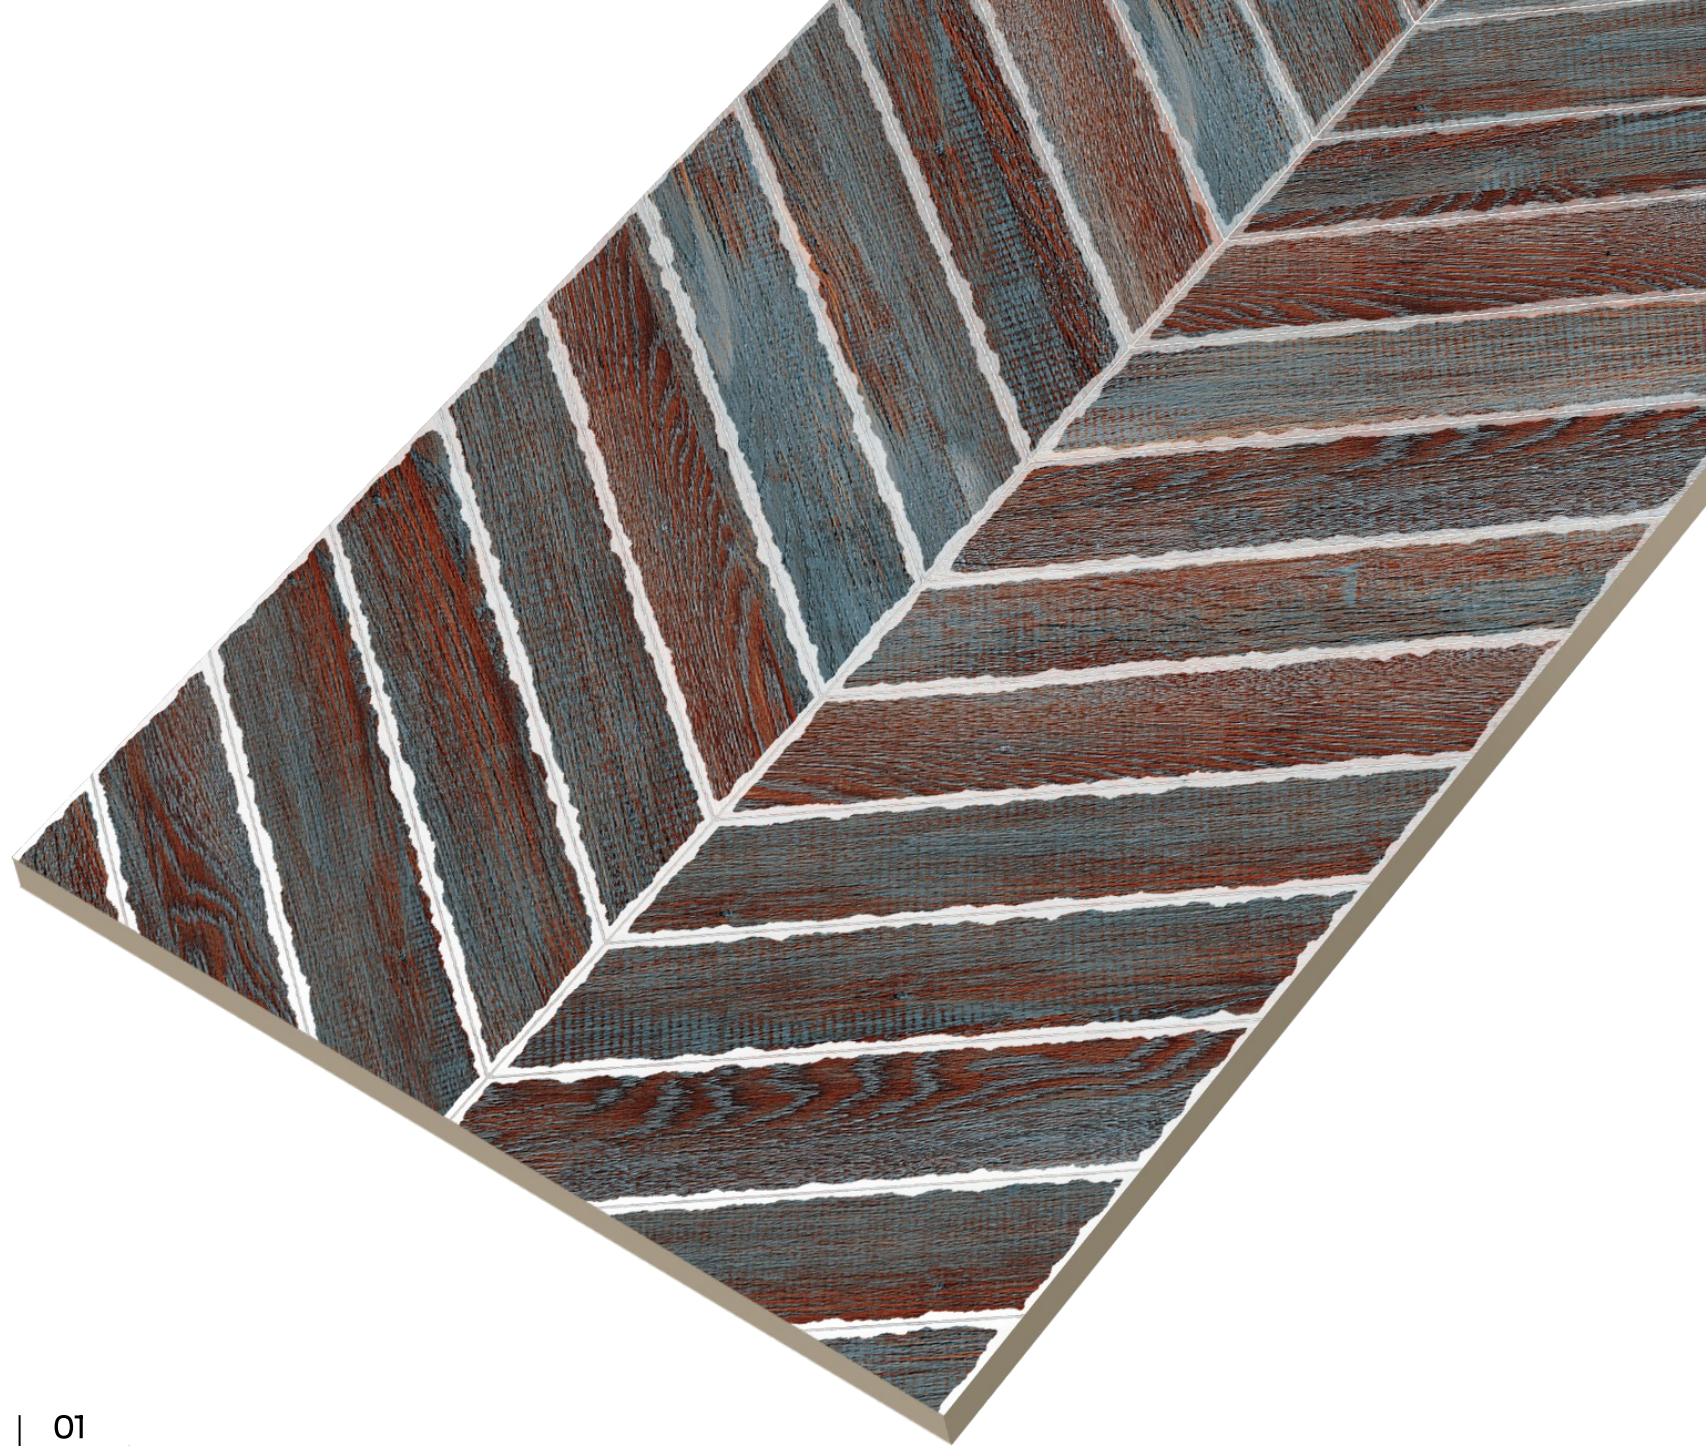

600x
1200mm

Carving
Matt Surface

04
Random

Alder Wood White Oak

Sophistication
for Discerning
Abodes

Arrow
Wood
Aqua

600x
1200mm

Carving
Matt Surface