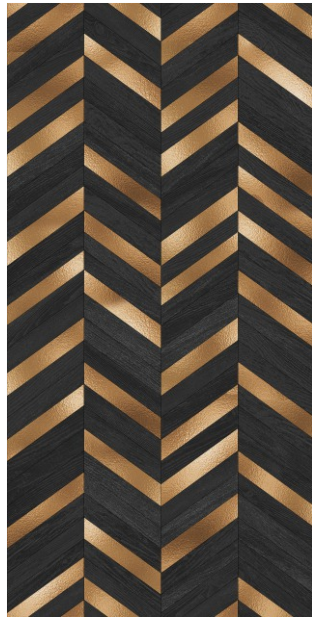

Sophistication
for Discerning
Abodes

WOOD
CARVING

Arrow Wood Mix

www.pengvinceramics.com

600x
1200mm | Carving
Matt Surface | 01
Random

Exo Wood Burn

Sophistication
for Discerning
Abodes

Exo Wood
Ivory