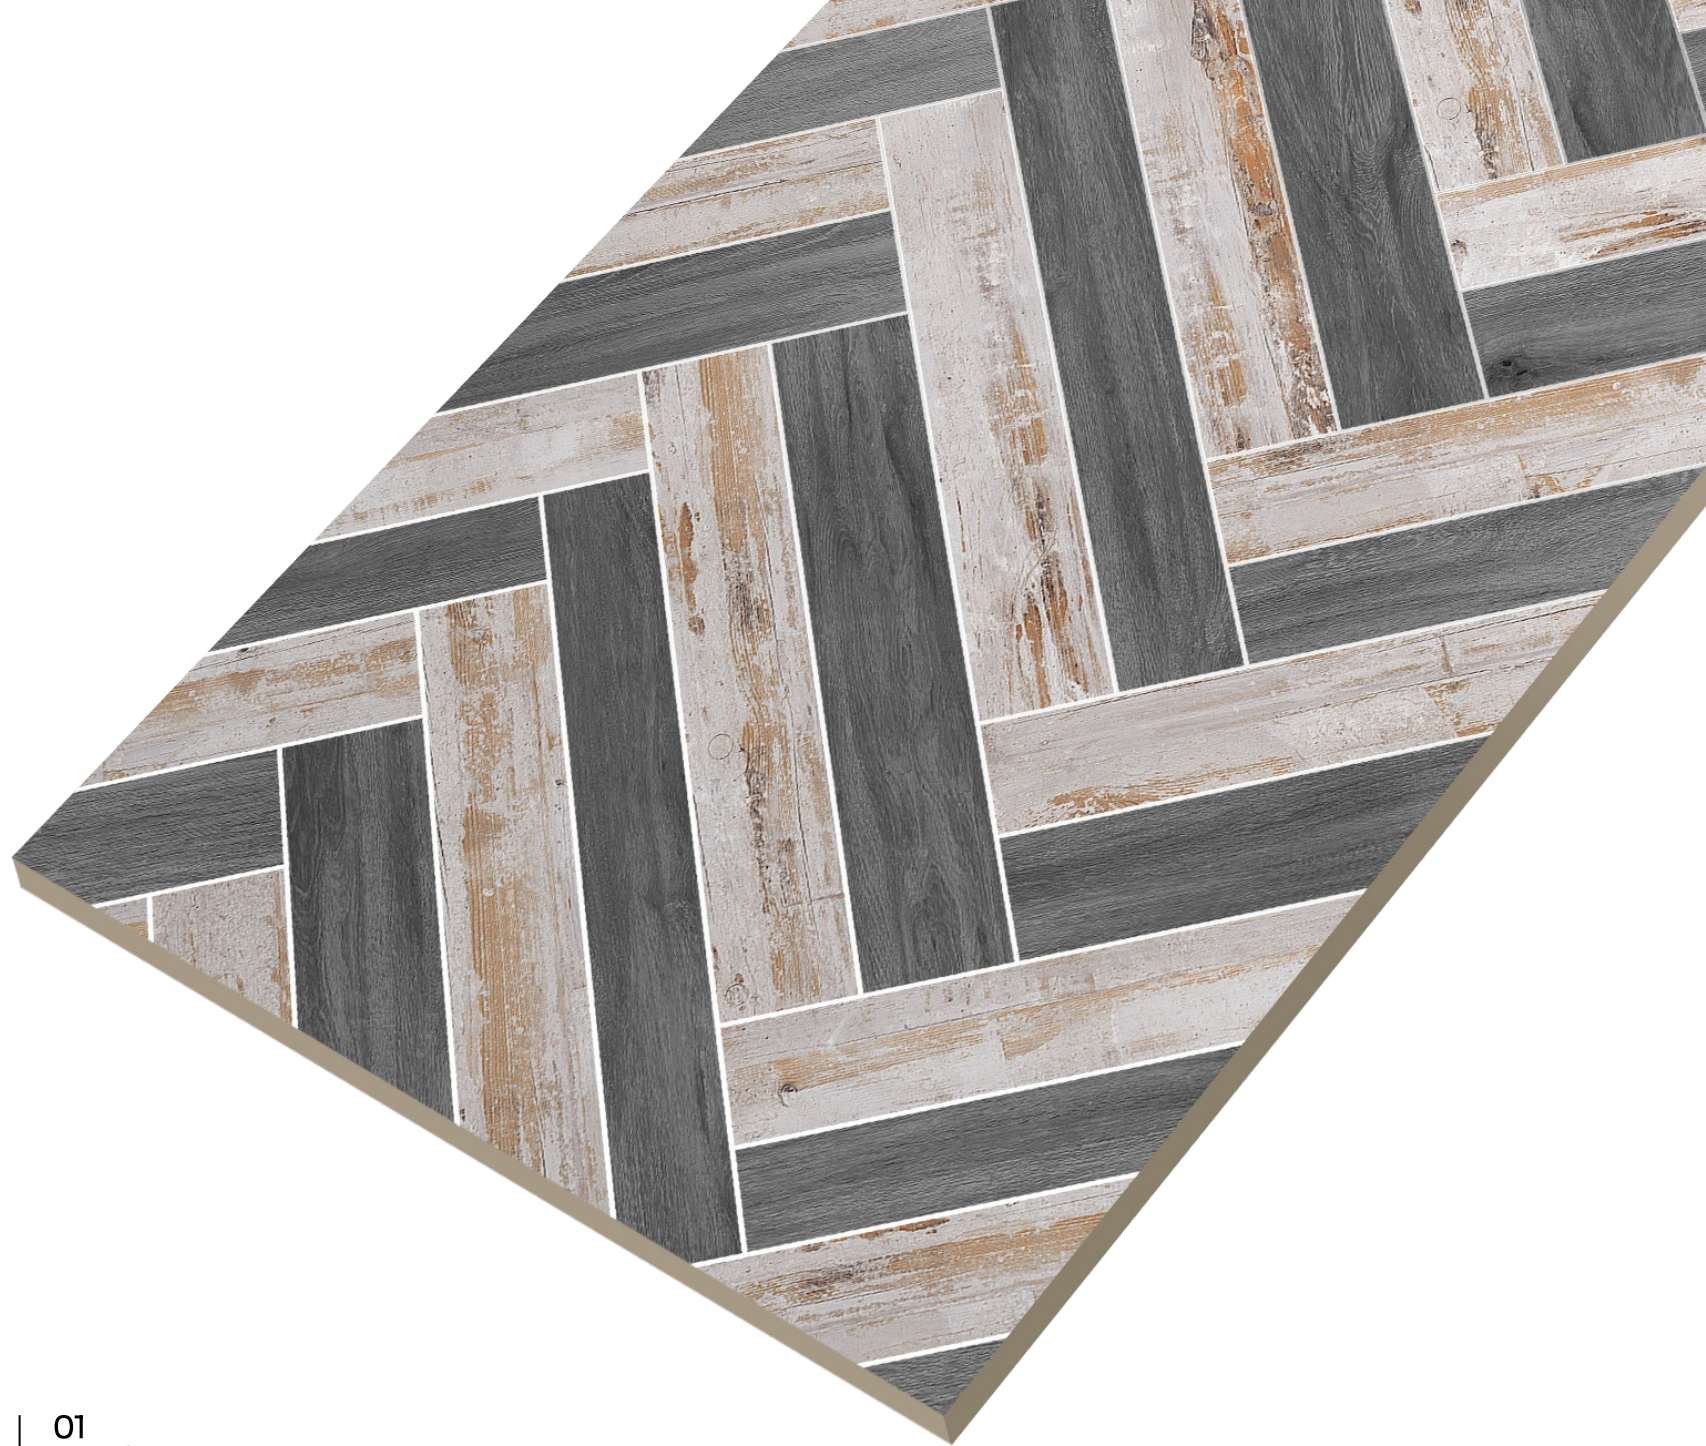

Spanish
Wood
Grey

600x
1200mm | Carving
Matt Surface | 01
Random