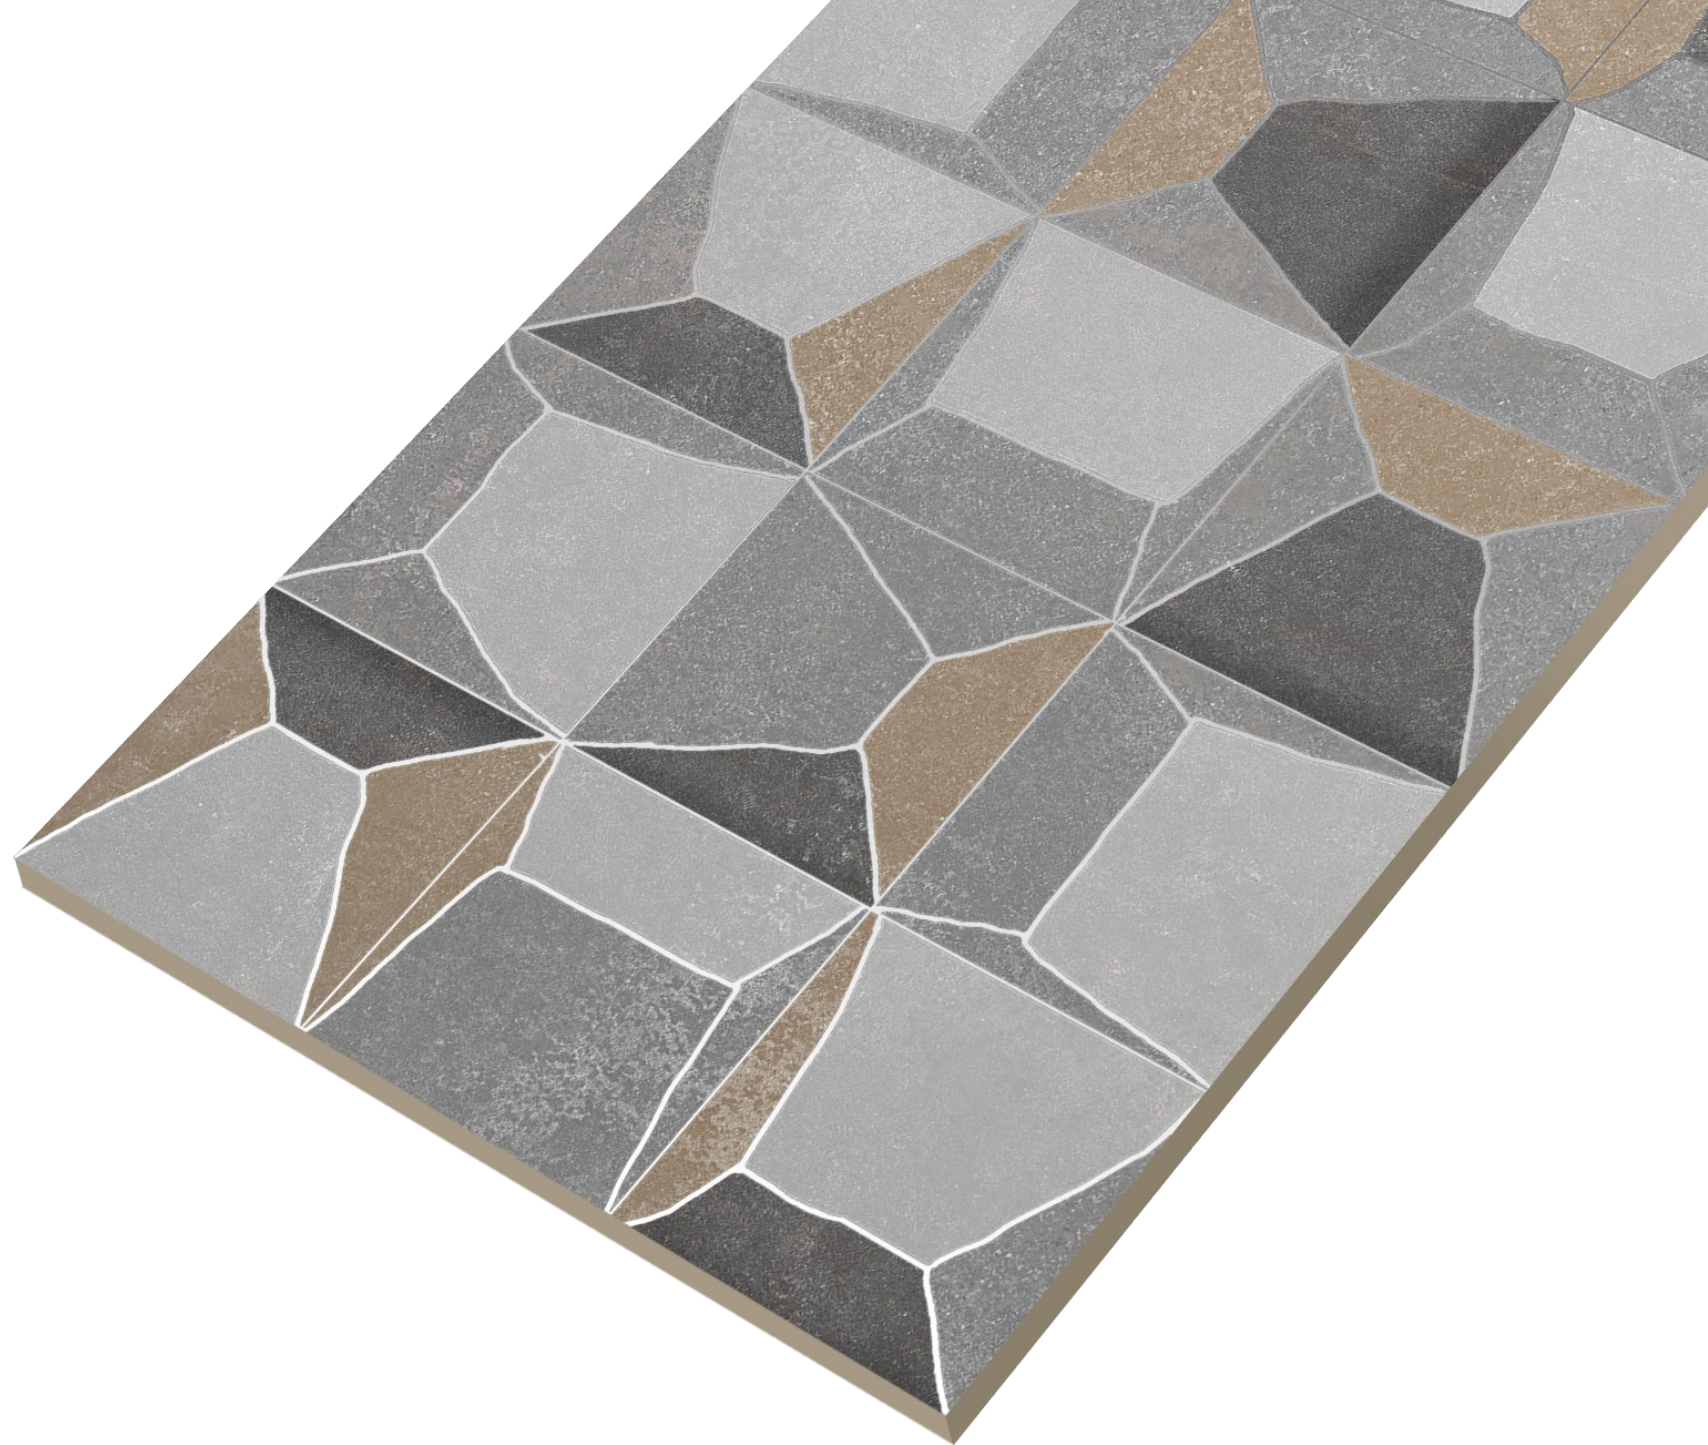

## Rich Mud Decor

Rich Mud Dark

Rich Mud Light

Sophistication  
for Discerning  
Abodes

**covering**  
Collection

600x  
1200mm | Carving  
Matt Surface

[www.pengvinceramics.com](http://www.pengvinceramics.com)