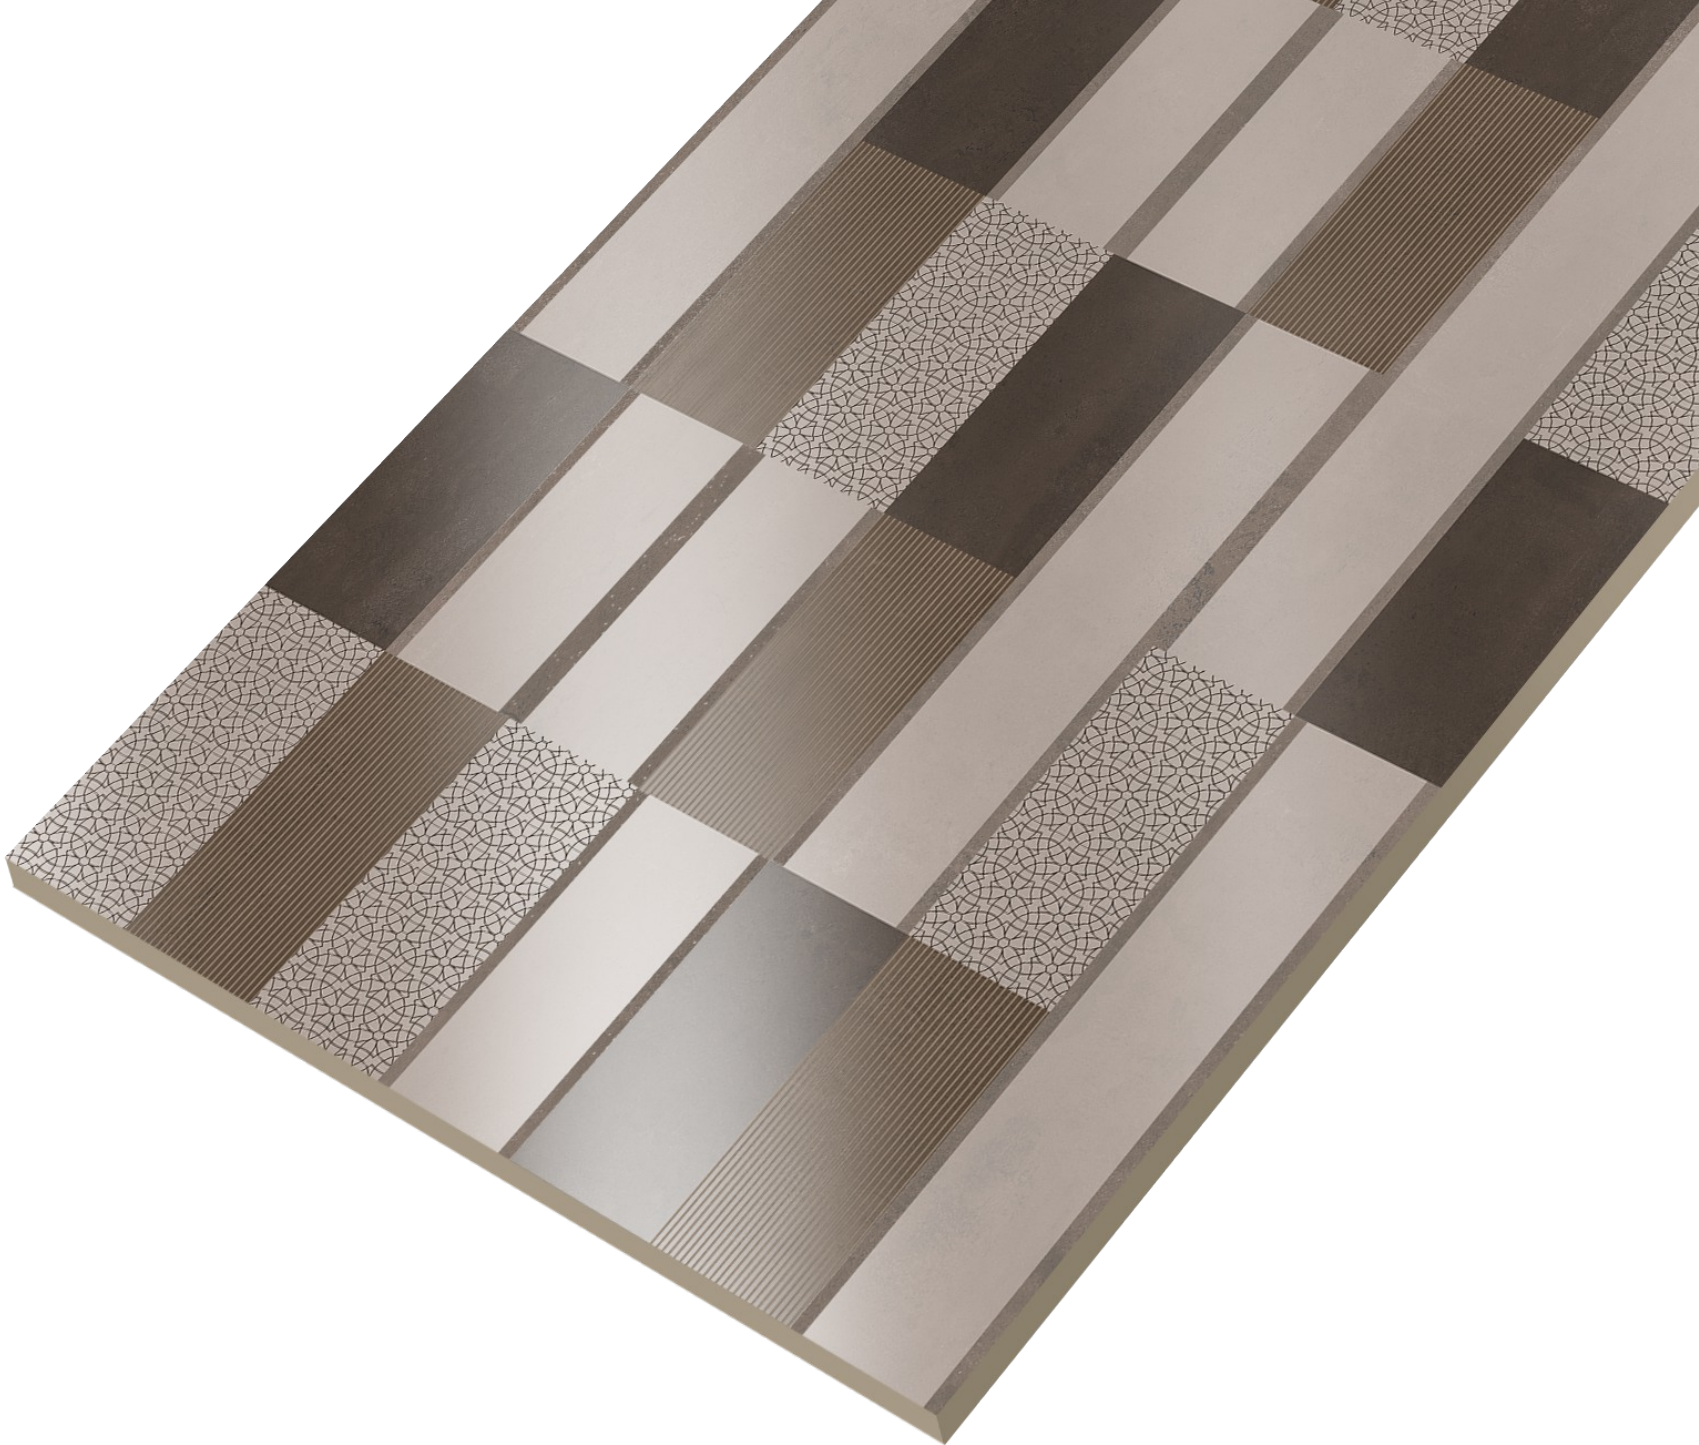

## Ethnic Linear Decor

**Ethnic  
Grey Dark**

**Ethnic  
Grey Light**

Sophistication  
for Discerning  
Abodes

**covering**  
Collection

Fabio  
Decor

600x  
1200mm | Carving  
Matt Surface