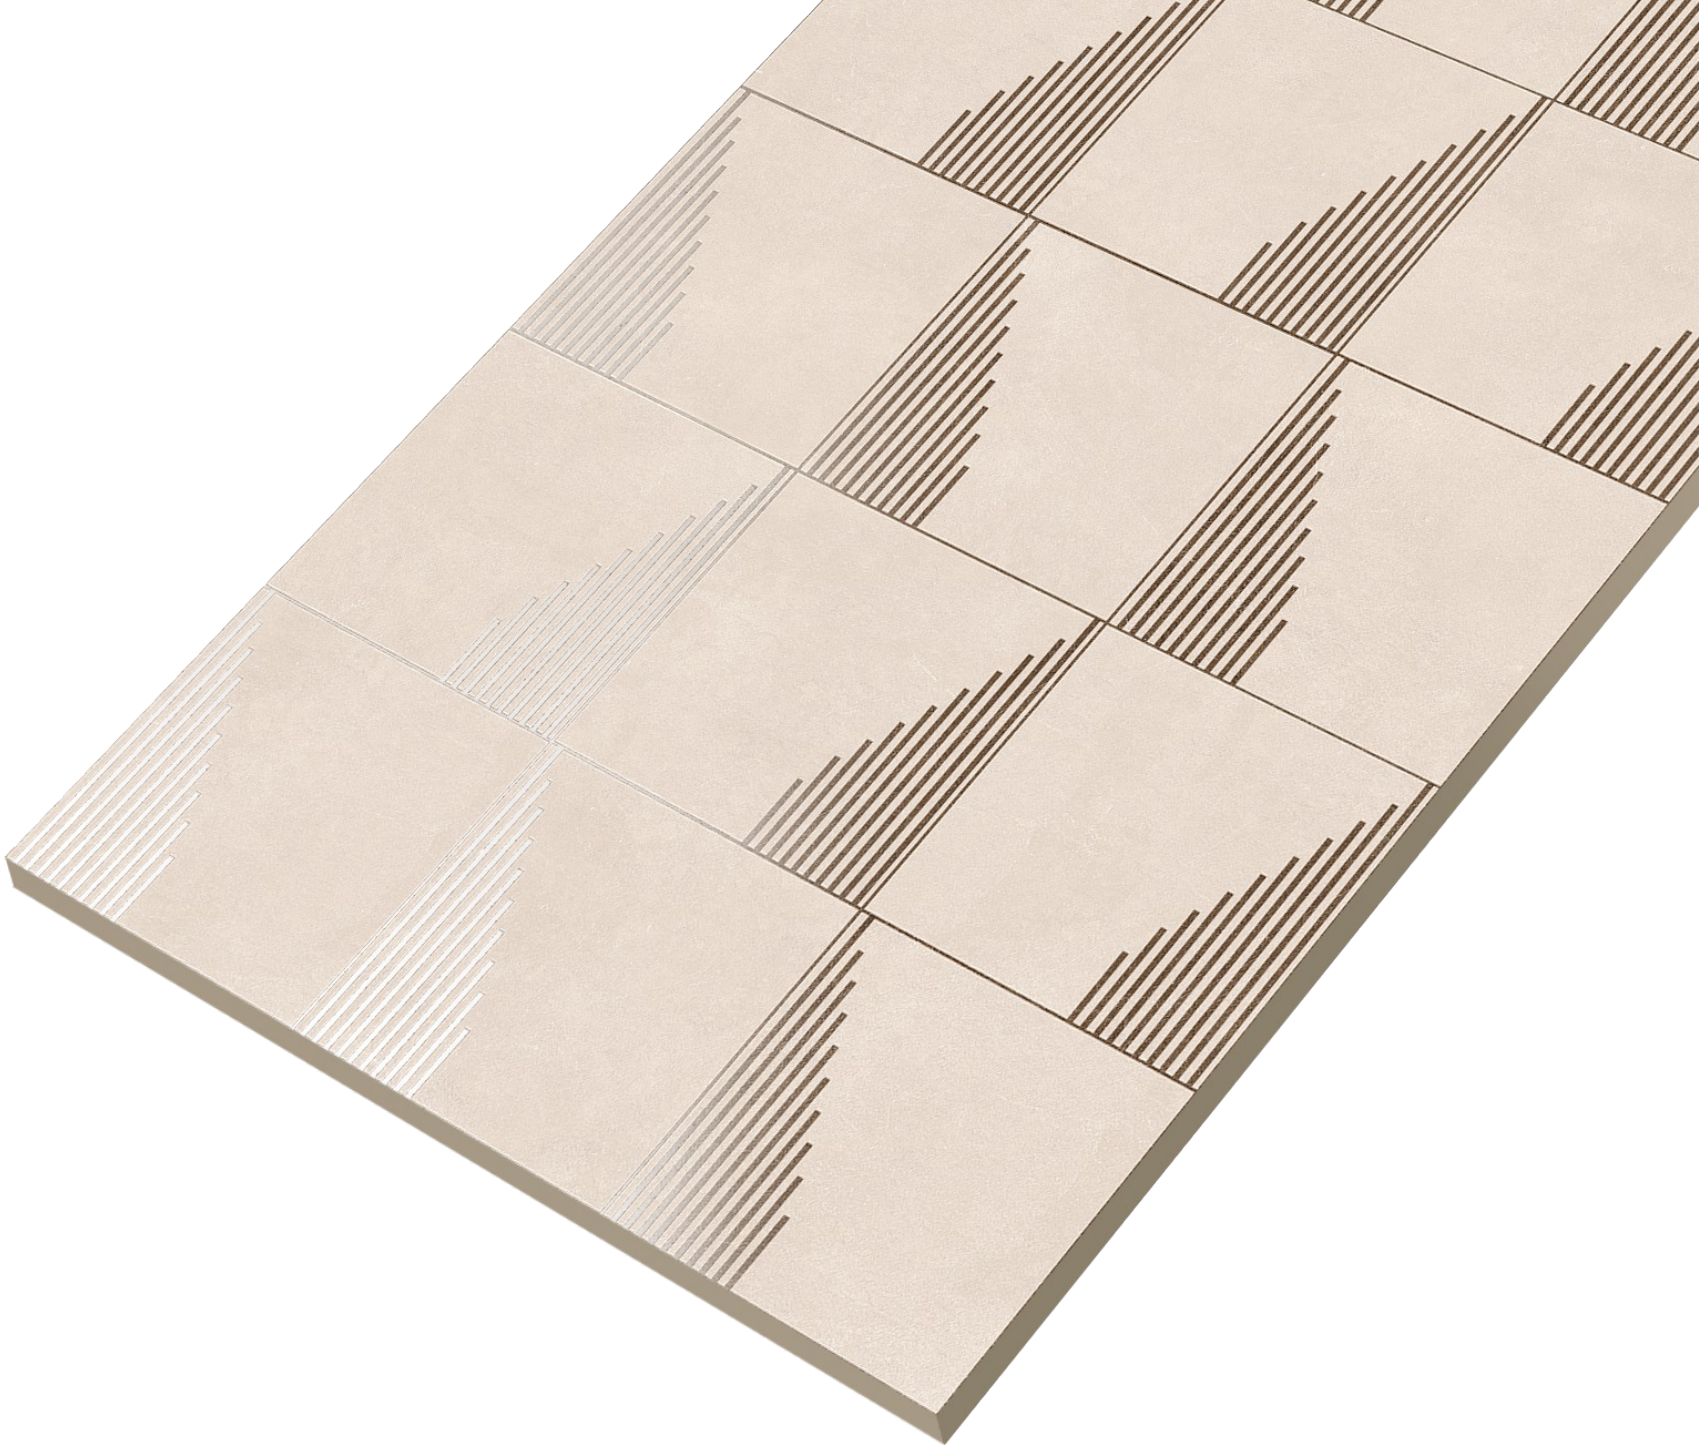

## Lexo Light

Sophistication  
for Discerning  
Abodes

**covering**  
Collection

Linear  
Pearl  
Decor

600x  
1200mm

Carving  
Matt Surface