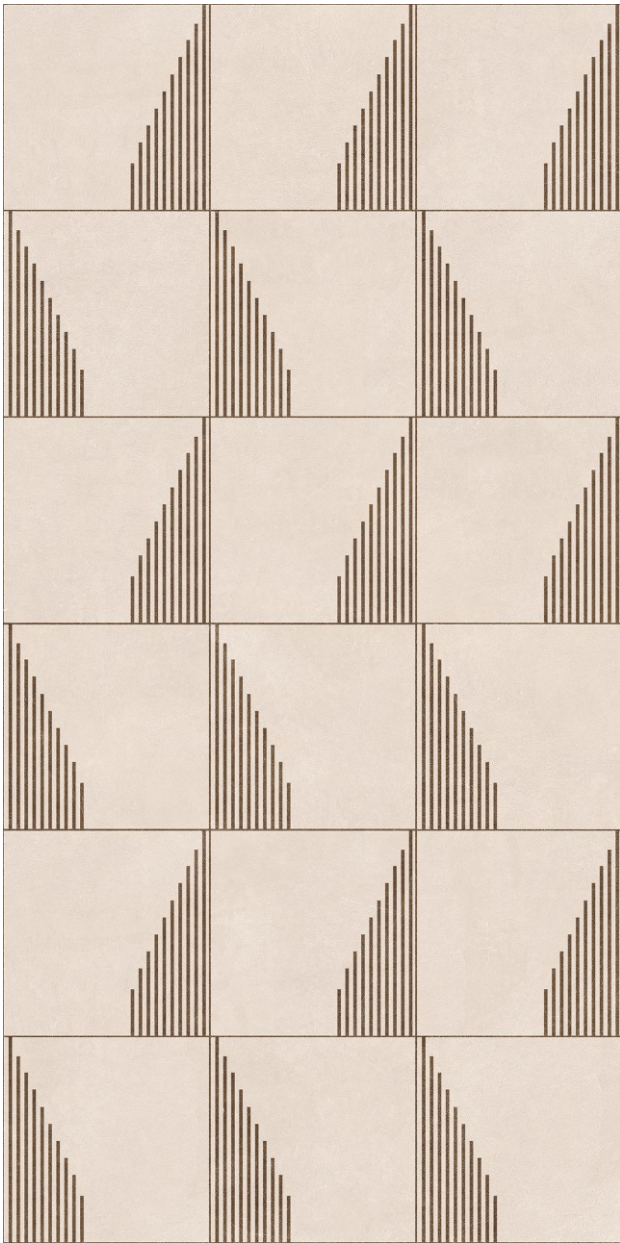

Linear Pearl Decor