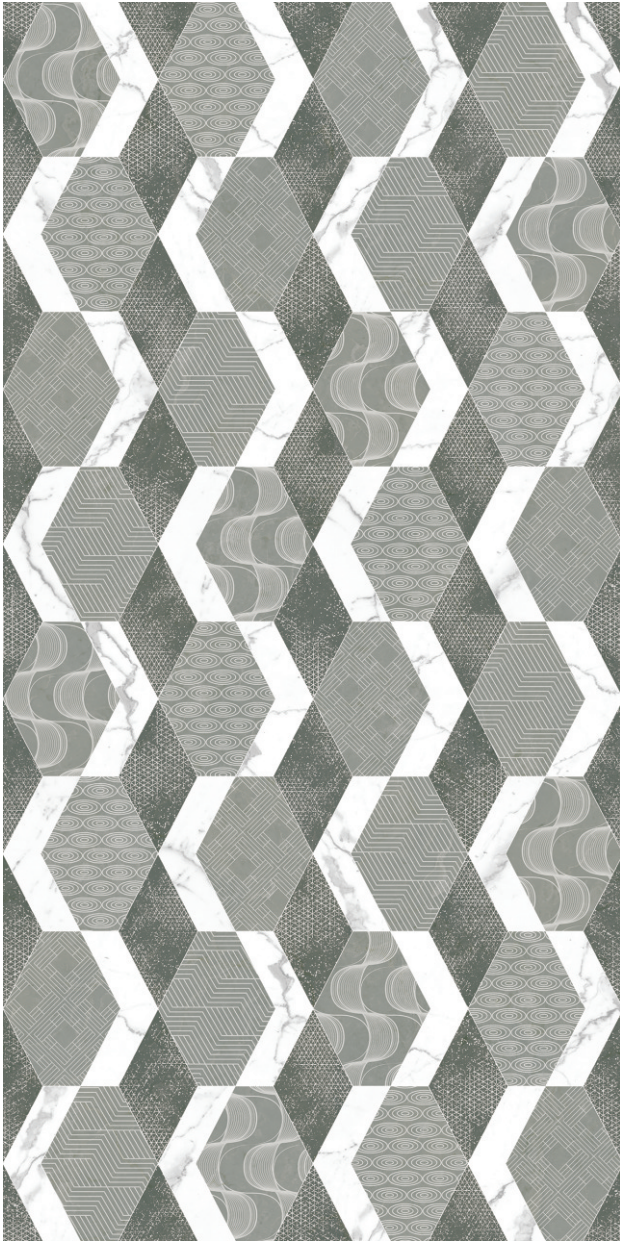

Muscat Decor