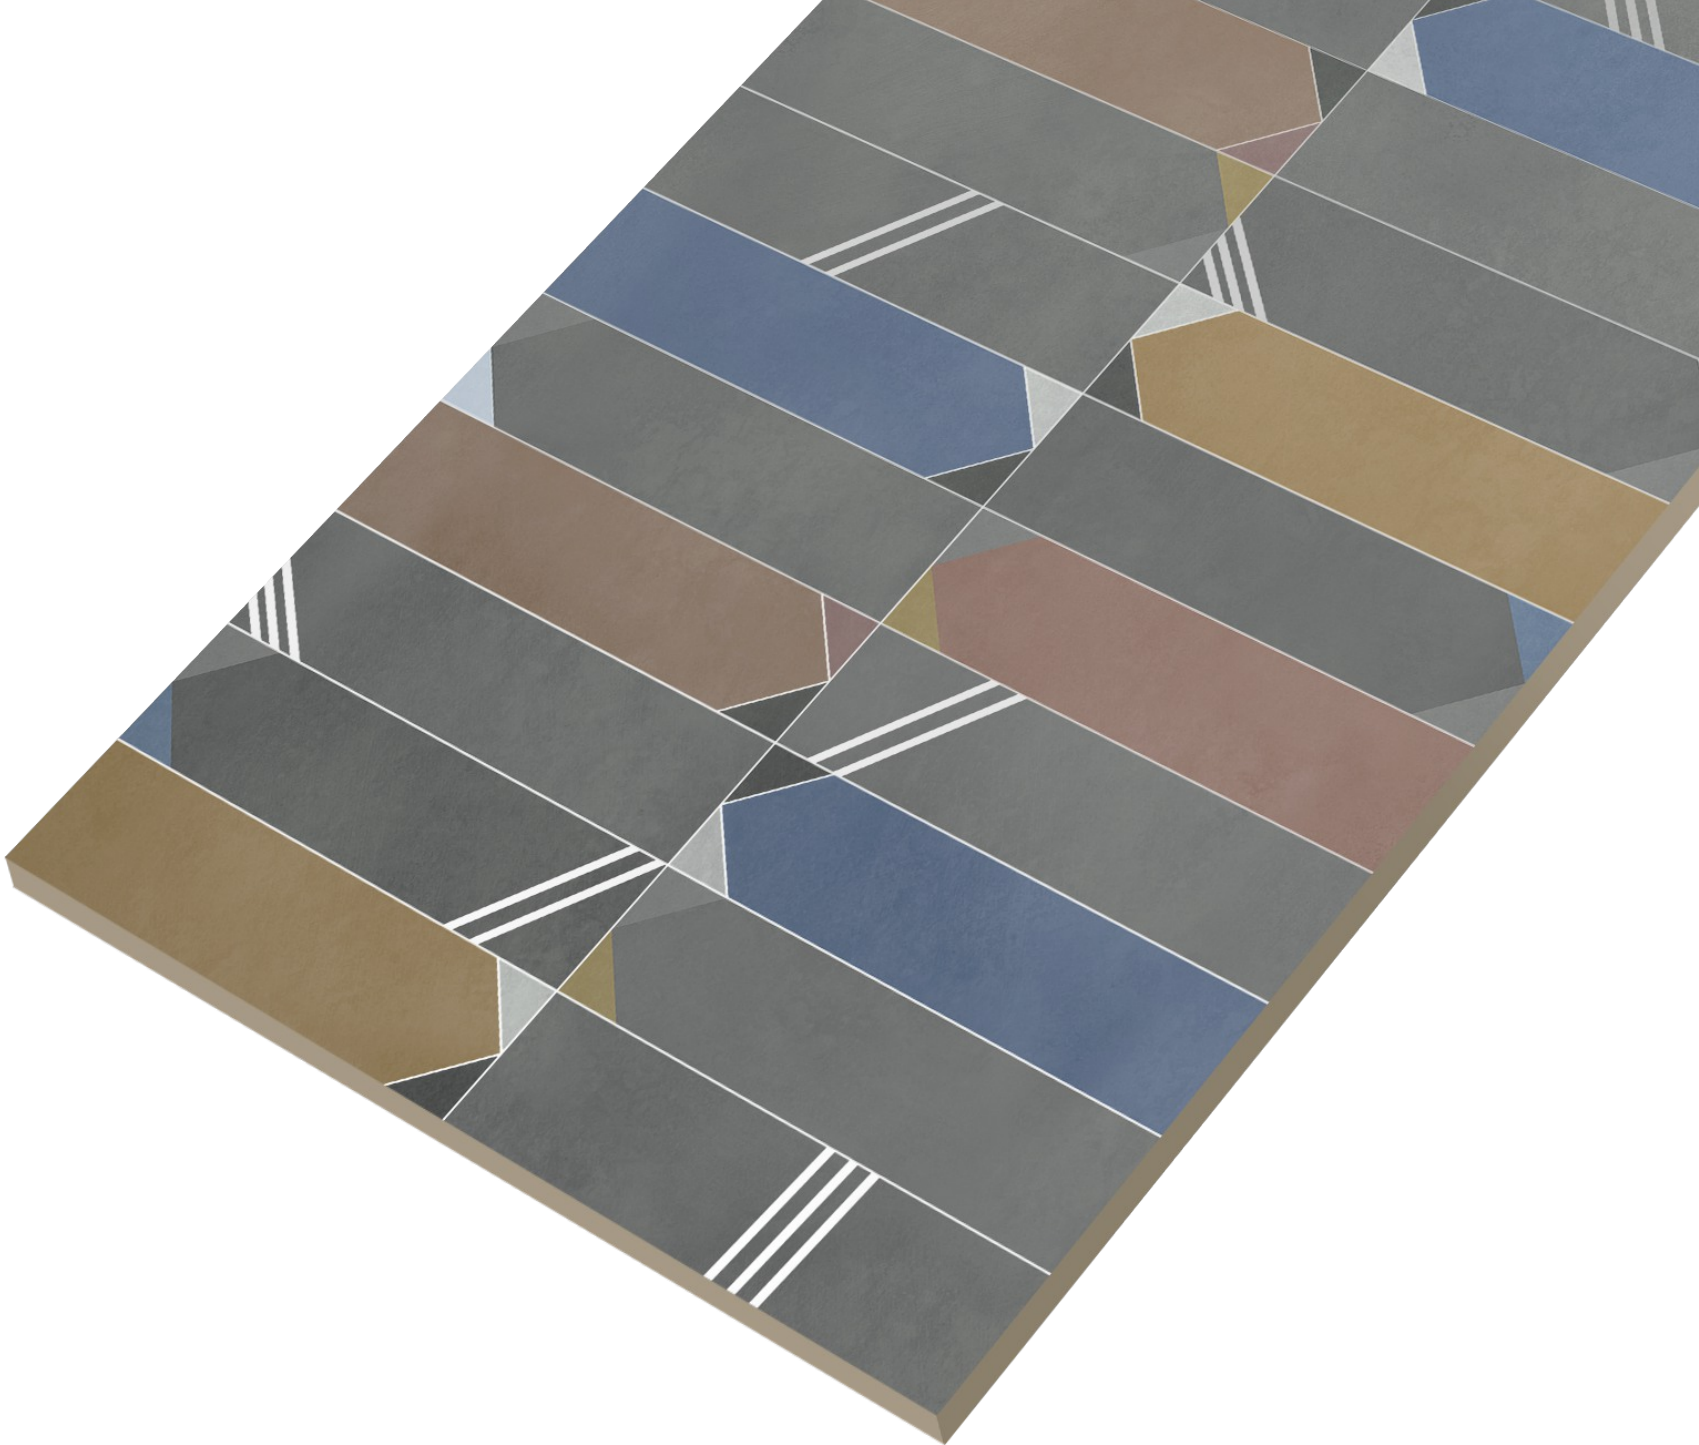

covering
Collection

Swedan
Decor

600x
1200mm | Carving
Matt Surface