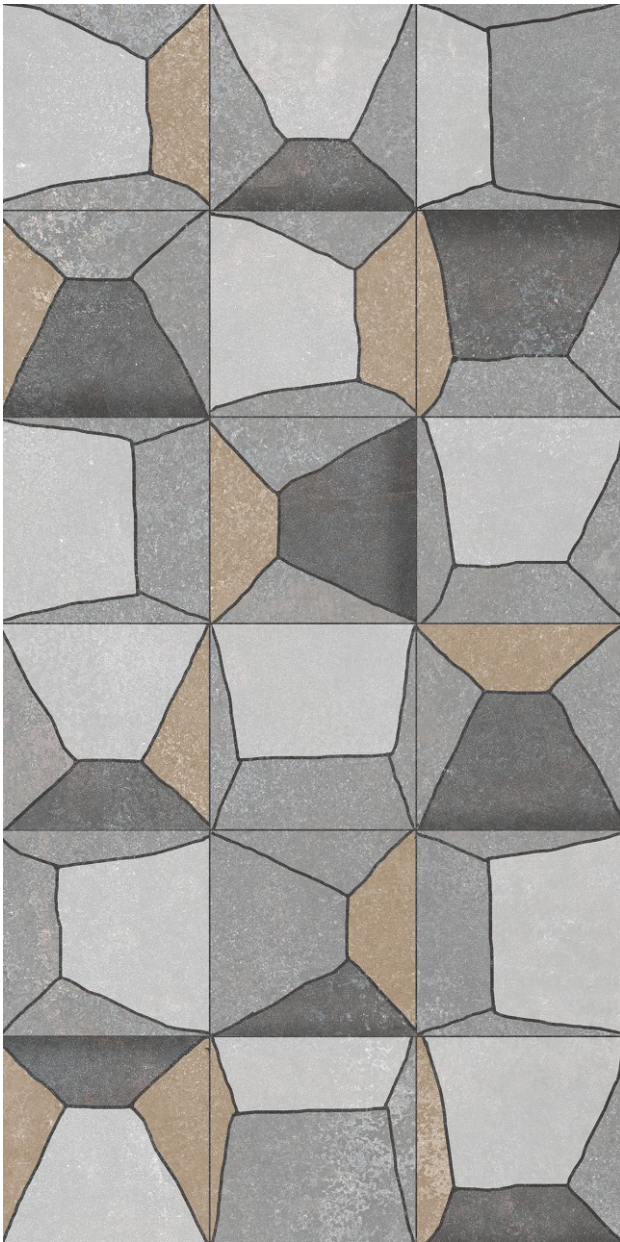

Swedan Decor